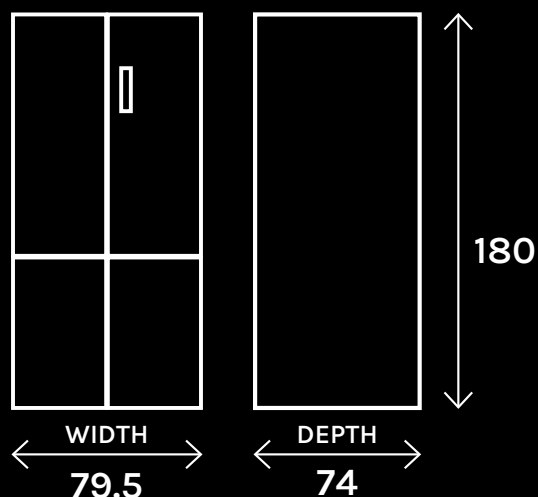

## DIMENSION AND WEIGHT

Product Dimension WxDxH (mm)	795x740x1800
Packing Dimension WxDxH (mm)	857x773x1880
Net Weight (Kg)	85
Gross Weight (Kg)	93
Loading Capacity (40HQ)	54

Body dimensions (cm)

Doors opening dimensions (cm)